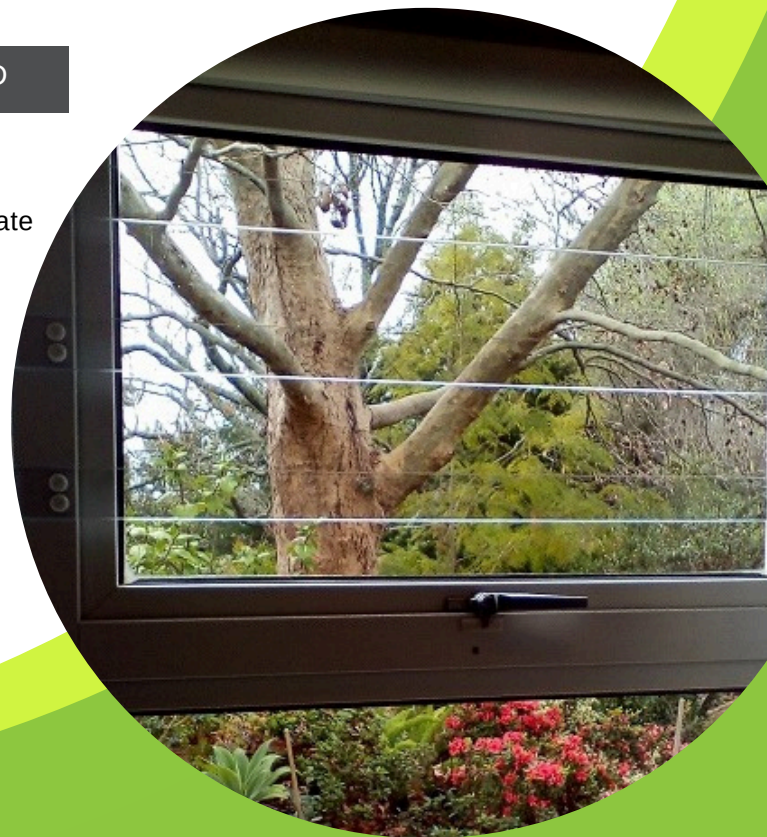

CLEAR BURGLAR BARS

SheerGuard Clear Burglar Bars come in a range of sizes and are an effective, attractive alternative to traditional steel burglar bars.

As well as providing enhanced security against criminals, they can also be used to prevent primate intrusions at bush lodges, hotels and holiday homes.

SheerGuard Clear Burglar Bars also make excellent child and animal safety barriers, the perfect solution to prevent unwanted falls out of windows.

SheerGuard Clear Burglar Bars are securely held in place by our unique stainless-steel tamperproof compression rivets, which cannot be drilled out. To cap it all, we also provide colour-coordinated vanity caps to ensure that our clear security solutions are a perfect match with the look of your property.

- Made from UV resistant premium-grade Exolon® Polycarbonate
- Compatible with wood, aluminium and steel-framed windows
- Strong, safe, durable and completely clear
- Impact, heat and flame-resistant
- Corrosion resistant
- Tamperproof
- Colour-coded vanity caps
- Insurance approved
- Lifetime UV Warranty
- Easy to clean with water and a soft cloth (no detergent)
- Maintenance-free