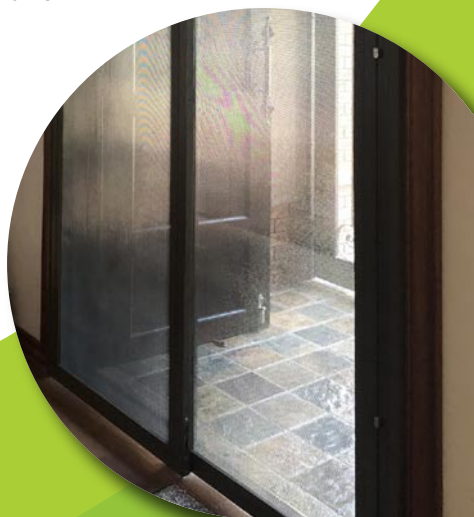

SHEERGUARD SA™

your clear security solution

MESHGUARD GATES

MeshGuard Gates are manufactured using high strength aluminium alloys and stainless steel clear mesh.

This multipurpose, clear security and insect solution offers options to secure sliding doors, hinge openers, windows and sliding windows keeping walking, crawling and flying intruders from entering.

Fixed panels are also available as mesh or fly-screens for all home, commercial and industrial applications.

- SABS approved T8 hardened aluminium for structural frame
- 10 year guarantee on frame structure
- Frame powder coated to the colour of your choice
- 5 year guarantee on powder coating
- Mesh always painted black
- Sliding panel options come with slam lock or dead lock
- Hinge options come with slam, dead lock combination
- Manufactured according to specification
- Corrosion and rust resistant
- Strong and durable
- Modern, stylish appearance
- Maintenance free