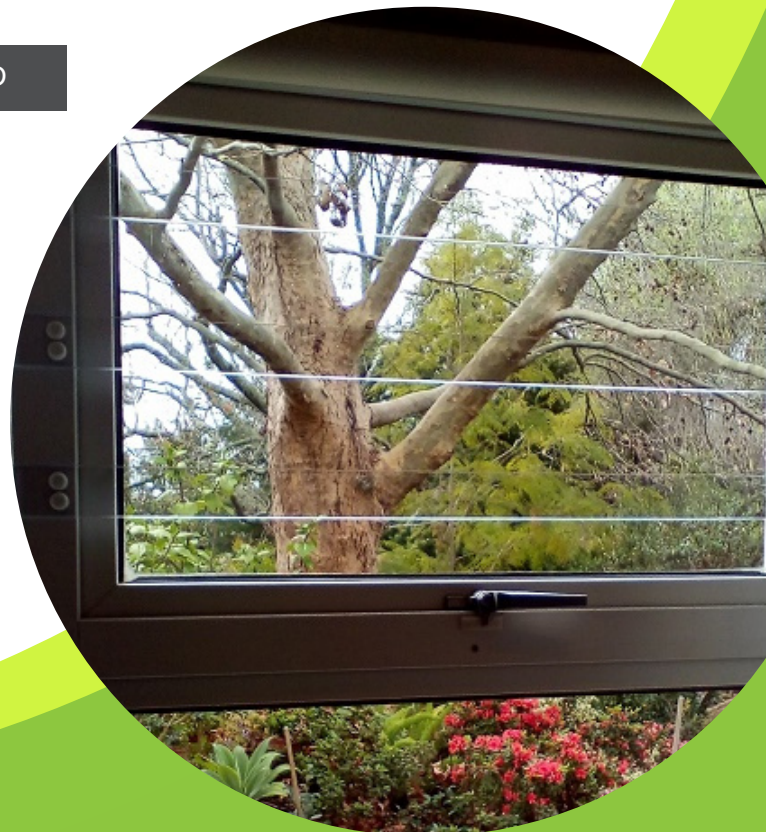

CLEAR BURGLAR BARS

SheerGuard Clear Burglar Bars come in a range of sizes and are an effective, attractive alternative to traditional steel burglar bars.

As well as providing enhanced security against criminals, they can also be used to prevent primate intrusions at bush lodges, hotels and holiday homes.

SheerGuard Clear Burglar Bars also make excellent child and animal safety barriers, the perfect solution to prevent unwanted falls out of windows.

SheerGuard Clear Burglar Bars are securely held in place by our unique stainless-steel tamperproof compression rivets, which cannot be drilled out. To cap it all, we also provide colour-coordinated vanity caps to ensure that our clear security solutions are a perfect match with the look of your property.

- Made from UV resistant premium-grade ISO 9000 Certified Exolon® Polycarbonate sheets made of Makrolon®
- Compatible with wood, aluminium and steel-framed windows
- Strong, safe, durable and completely clear
- Impact, heat and flame-resistant
- Corrosion and rust-resistant
- Tamperproof
- Colour-coded vanity caps
- Insurance approved
- 10-year UV warranty
- Easy to clean with water and a soft cloth (no detergent)
- Maintenance-free